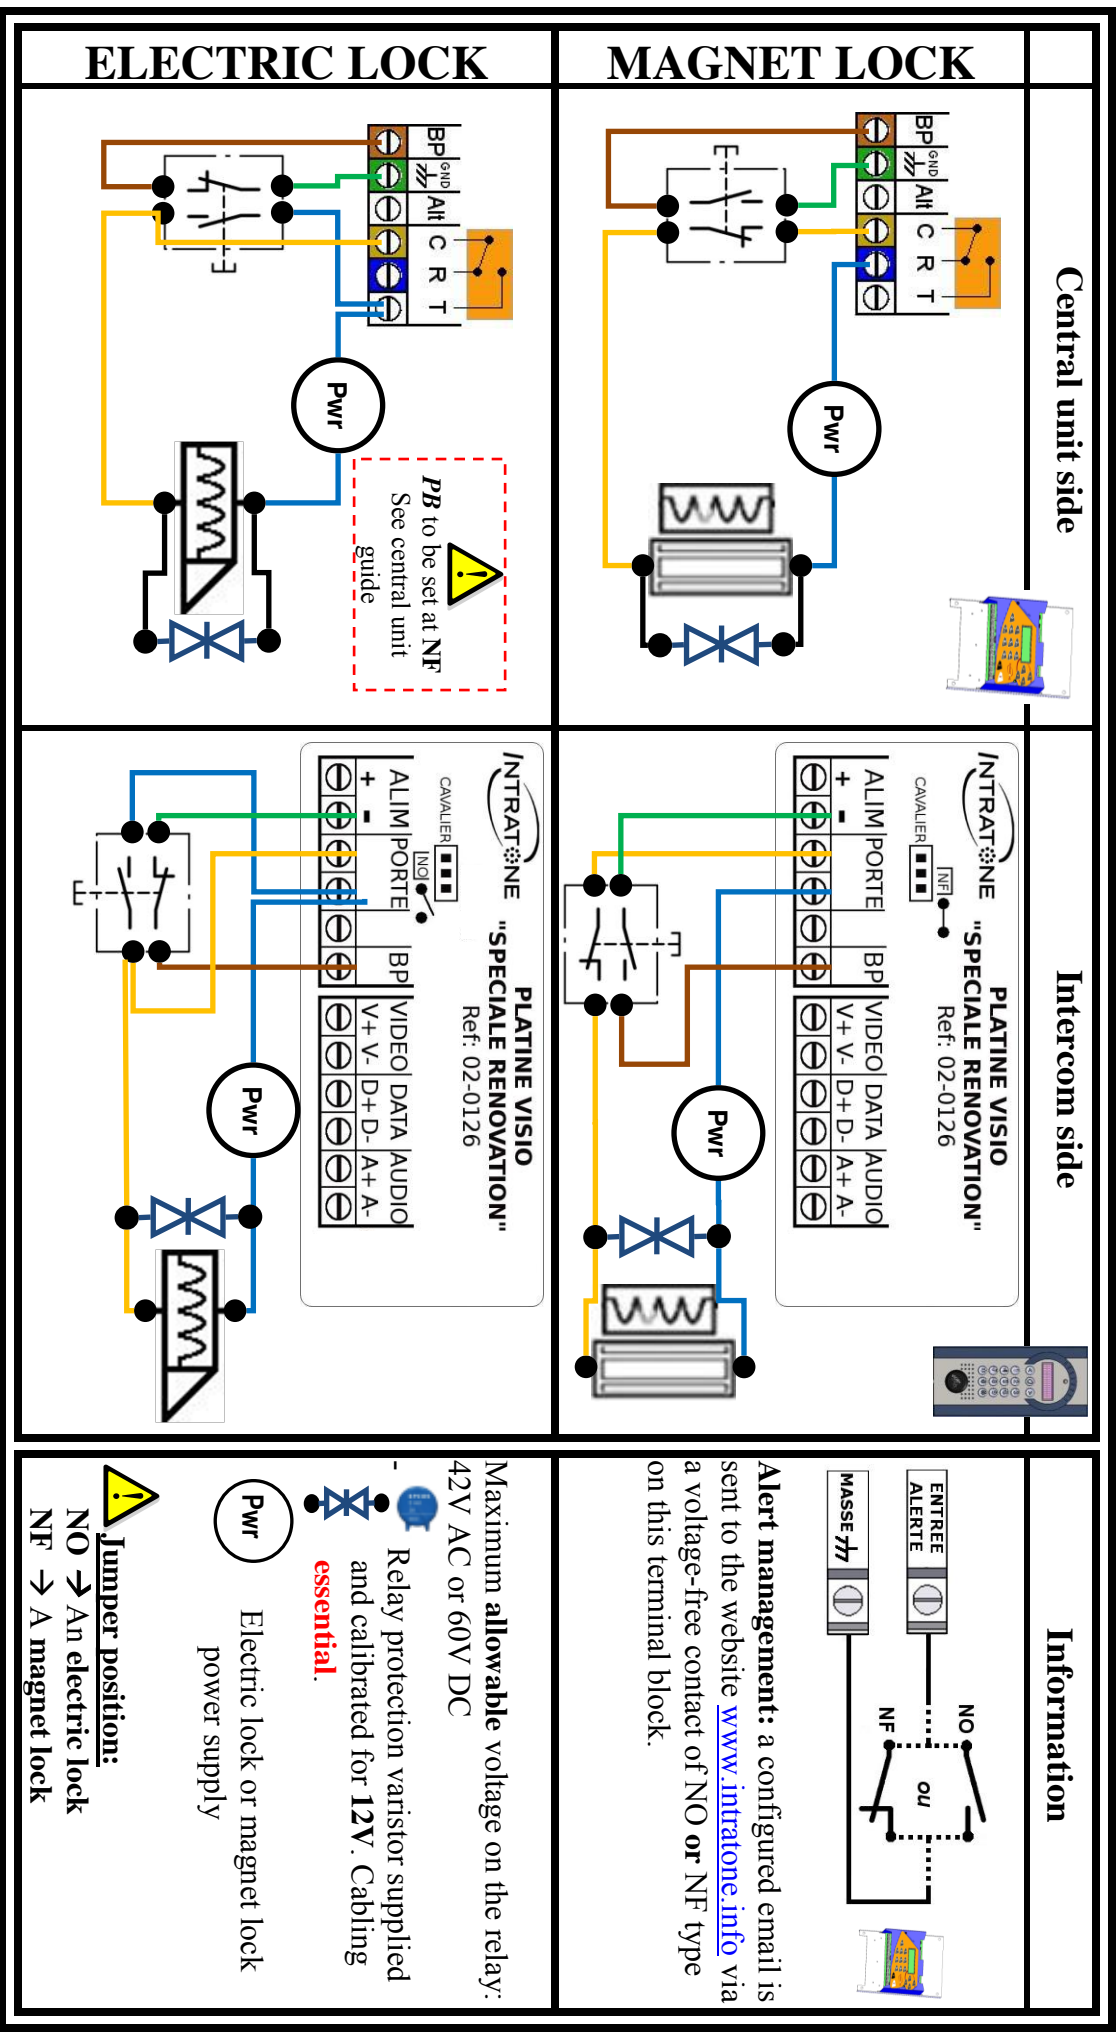

# CABLING DIAGRAM – RENOVATION INTERCOM WITH CENTRAL UNIT 03-0101

Cabling diagram – Renovation intercom with central unit 03-0101

# CABLING FOR THE PUSH BUTTON AND ENTRANCE DOOR

Two possible cabling methods: to the central unit **OR** to the intercom:

Cabling diagram – Renovation intercom with central unit 03-0101