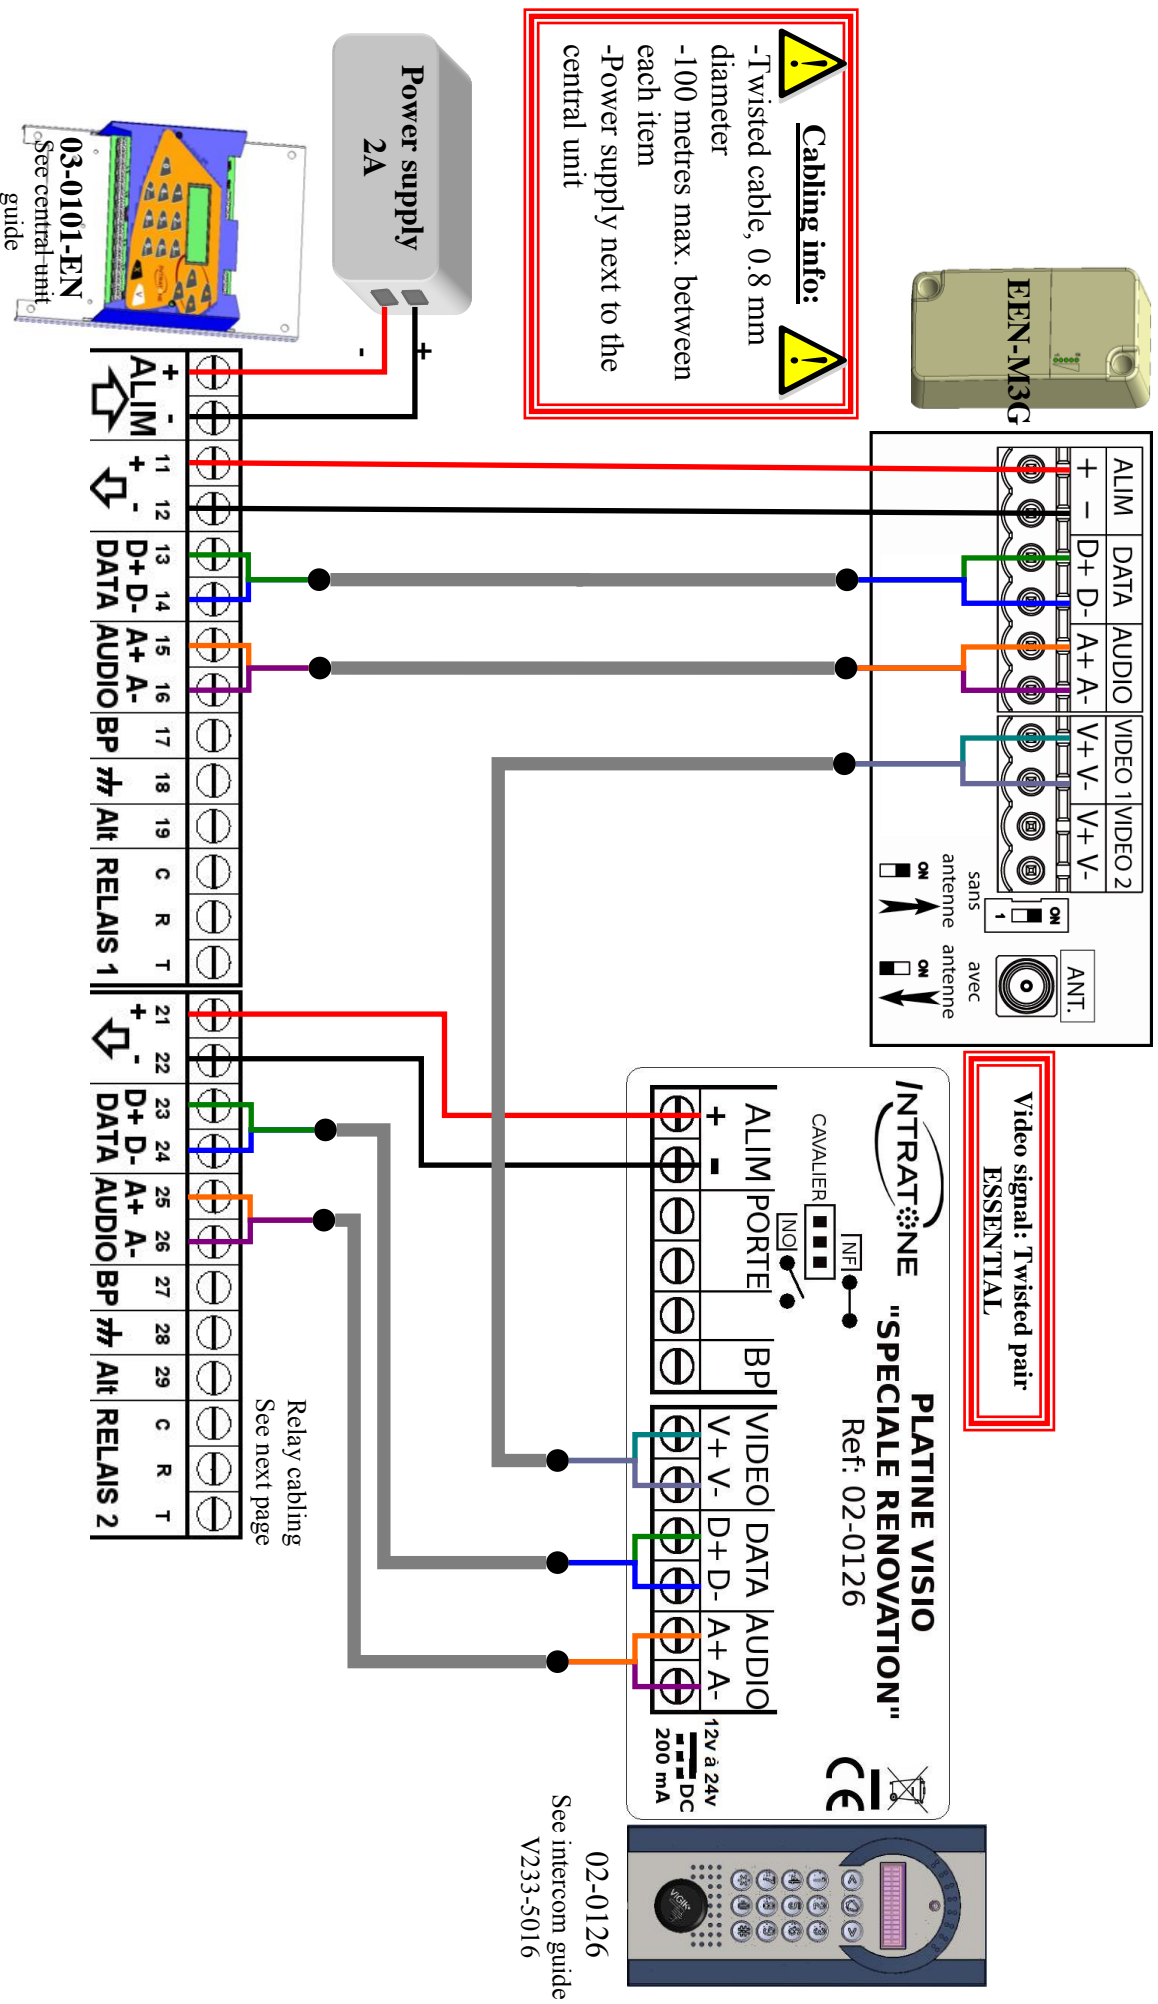

# CABLING DIAGRAM – RENOVATION INTERCOM WITH CENTRAL UNIT 03-0101

Cabling diagram – Renovation intercom with central unit 03-0101

# CABLING FOR THE PUSH BUTTON AND ENTRANCE DOOR

Two possible cabling methods: to the central unit **OR** to the intercom:

Cabling diagram – Renovation intercom with central unit 03-0101